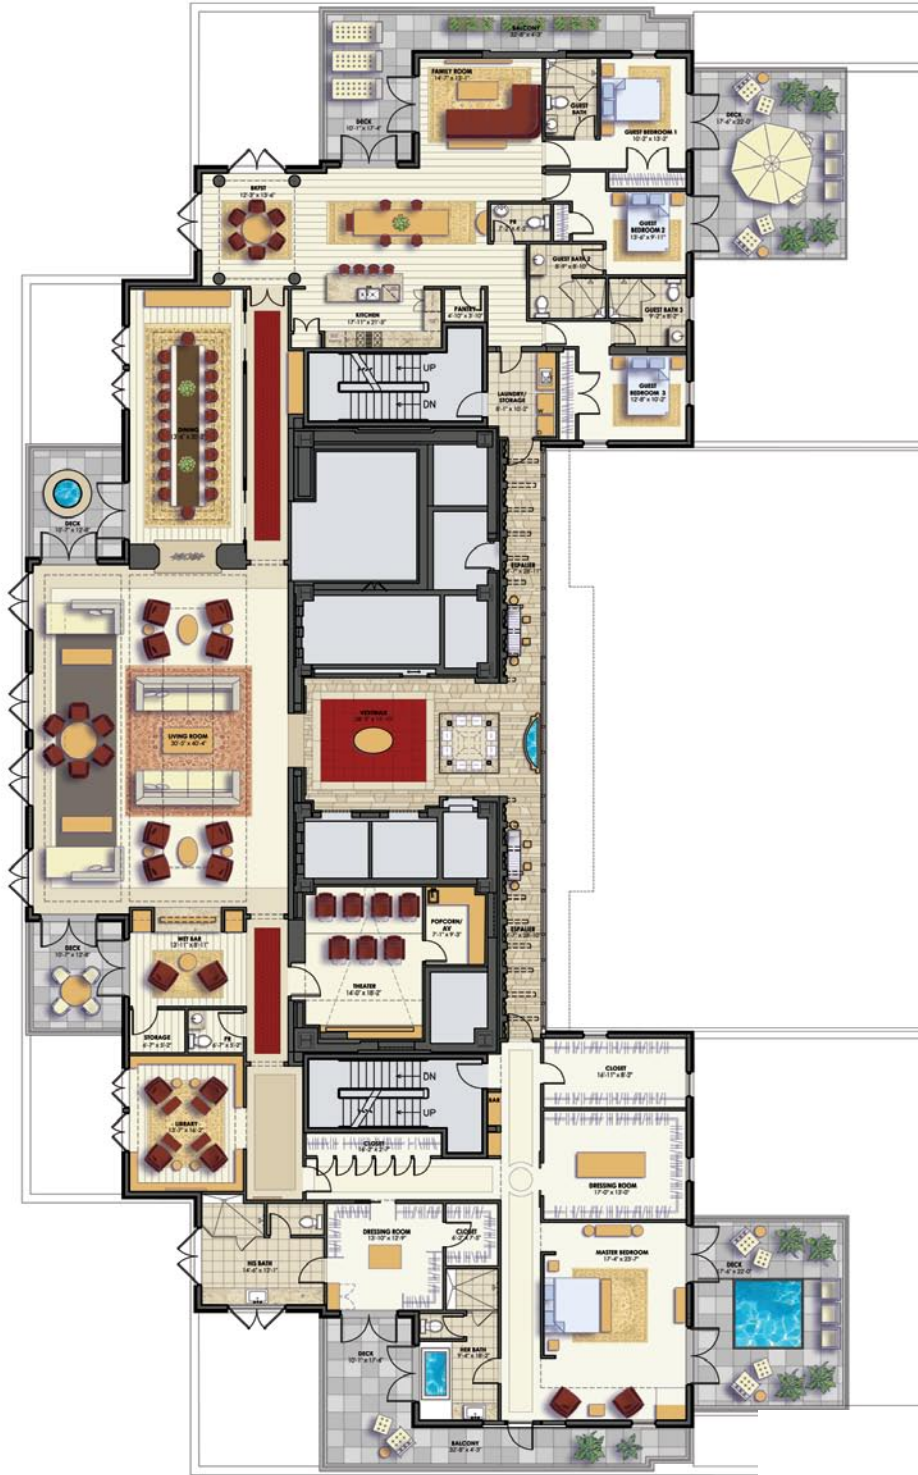

Nineteenth Floor, Penthouse Unit | 7,545 sq. ft. of unfinished space | 1,675 sq. ft. outdoor deck

18th Street (Rittenhouse Square Park)

Locust St.